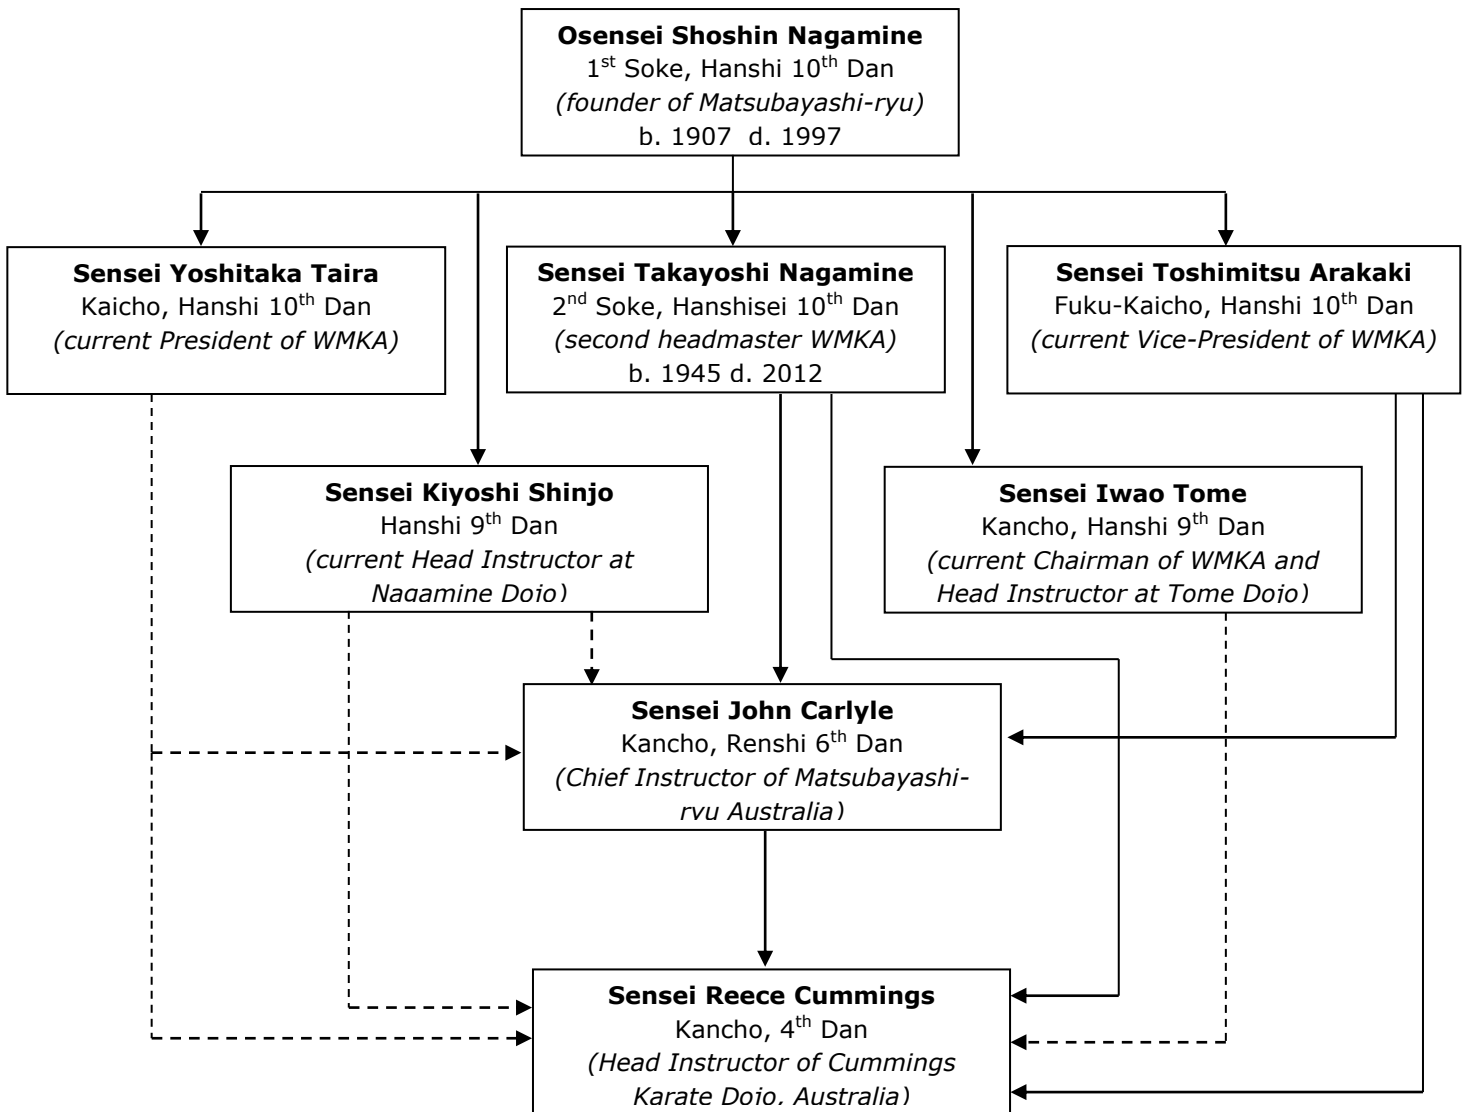

Matsubayashi-ryu Lineage within Australia

Key
 — Direct student of
 - - - - - Received regular instruction from